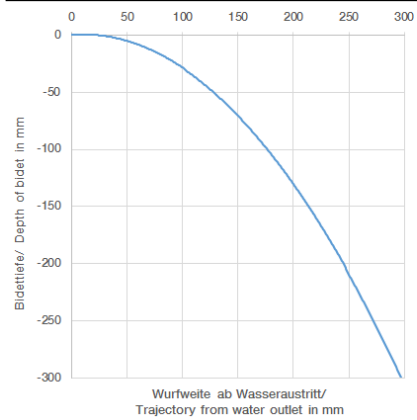

Single-lever bidet mixer with pop-up waste - Chrome

IMO

33 600 670

- 130mm projection
- fixed spout
- ball-joint pivotable through 30°
- rectangular, air-enriched flow
- height of mixer 188 mm
- height up to aerator 77 mm
- hole diameter 35 mm
- 2x screw-in M 10 x 1 pressure hose, leak-tested
- max. flow 7 l/min

	Chrome	33 600 670-00
	Brushed Platinum	33 600 670-06
	Platinum	33 600 670-08
	Brushed Durabronze (23kt Gold)	33 600 670-28
	Brushed Chrome	33 600 670-93
	Brushed Dark Platinum	33 600 670-99

33 600 670

mm [inches]

Flow rate chart

Trajectory diagram

Certificates

LGA_19543.

33 600 670

Spare parts list

No.	Item Number	Name	Quantity used	Delivery time
1	90 31 20 087 00-00	plug	1	10
2	90 31 11 030 00 90	pin	1	2
3	09 20 67 003-00	handle	1	10
4	09 28 30 019-00	cover	1	10
5	90 23 10 066 00 90	nut	1	2
6	90 15 05 042 00 90	cartridge	1	2
7	09 14 10 102 90	seal	1	2
8	90 28 22 246 00-00	spout	1	10
9	09 20 67 002-00	handle	1	10
10	09 14 10 119 90	seal	1	2
11	09 28 10 109-07	ring	1	30
12	09 31 09 080-00	pull-rod	1	10
13	04 30 04 104 00 90	hose	2	2
14	09 31 11 012 90	pin	1	2
15	04 30 11 085 88 90	fixing set	1	2
16	90 11 01 001 00-00	pop-up waste	1	10