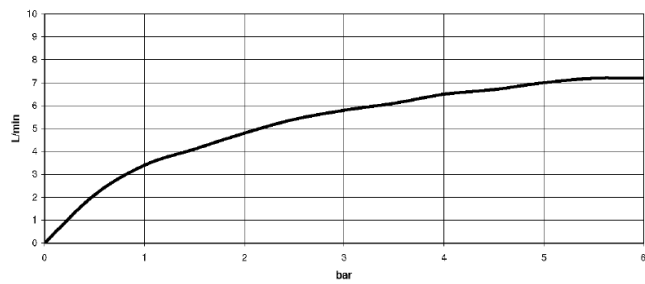

Single-lever bidet mixer with pop-up waste - Chrome

IMO

33 600 670

- 130mm projection
- fixed spout
- ball-joint pivotable through 30°
- rectangular, air-enriched flow
- height of mixer 188 mm
- height up to aerator 77 mm
- hole diameter 35 mm
- 2x screw-in M 10 x 1 pressure hose, leak-tested
- max. flow 7 l/min

	Chrome	33 600 670-00
	Brushed Platinum	33 600 670-06
	Platinum	33 600 670-08
	Brushed Durabronze (23kt Gold)	33 600 670-28
	Brushed Chrome	33 600 670-93
	Brushed Dark Platinum	33 600 670-99

33 600 670

mm [inches]

Flow rate chart

Trajectory diagram

Certificates

LGA_19543.

33 600 670

Spare parts list

No.	Item Number	Name	Quantity used	Delivery time
1	90 31 20 087 00-00	plug	1	10
2	90 31 11 030 00 90	pin	1	2
3	09 20 67 003-00	handle	1	10
4	09 28 30 019-00	cover	1	10
5	90 23 10 066 00 90	nut	1	2
6	90 15 05 042 00 90	cartridge	1	2
7	09 14 10 102 90	seal	1	2
8	90 28 22 246 00-00	spout	1	10
9	09 20 67 002-00	handle	1	10
10	09 14 10 119 90	seal	1	2
11	09 28 10 109-07	ring	1	30
12	09 31 09 080-00	pull-rod	1	10
13	04 30 04 104 00 90	hose	2	2
14	09 31 11 012 90	pin	1	2
15	04 30 11 085 88 90	fixing set	1	2
16	90 11 01 001 00-00	pop-up waste	1	10