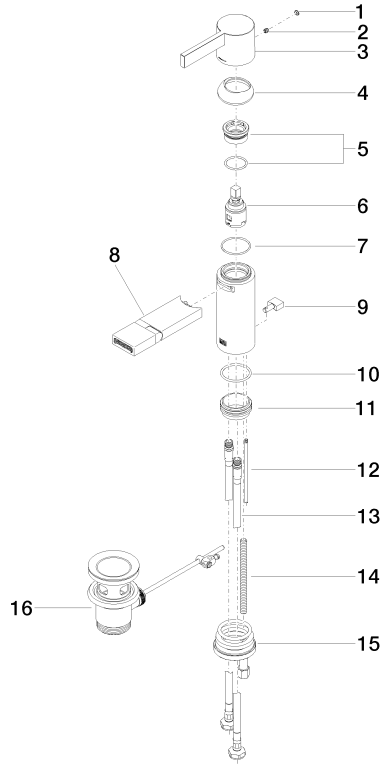

Single-lever bidet mixer with pop-up waste - Chrome

IMO

33 600 670

- 130mm projection
- fixed spout
- ball-joint pivotable through 30°
- rectangular, air-enriched flow
- height of mixer 188 mm
- height up to aerator 77 mm
- hole diameter 35 mm
- 2x screw-in M 10 x 1 pressure hose, leak-tested
- max. flow 7 l/min

	Chrome	33 600 670-00
	Brushed Platinum	33 600 670-06
	Platinum	33 600 670-08
	Brushed Durabronze (23kt Gold)	33 600 670-28
	Brushed Chrome	33 600 670-93
	Brushed Dark Platinum	33 600 670-99

33 600 670

mm [inches]

Flow rate chart

Trajectory diagram

Certificates

LGA_19543.

33 600 670

Spare parts list

No.	Item Number	Name	Quantity used	Delivery time
1	90 31 20 087 00-00	plug	1	10
2	90 31 11 030 00 90	pin	1	2
3	09 20 67 003-00	handle	1	10
4	09 28 30 019-00	cover	1	10
5	90 23 10 066 00 90	nut	1	2
6	90 15 05 042 00 90	cartridge	1	2
7	09 14 10 102 90	seal	1	2
8	90 28 22 246 00-00	spout	1	10
9	09 20 67 002-00	handle	1	10
10	09 14 10 119 90	seal	1	2
11	09 28 10 109-07	ring	1	30
12	09 31 09 080-00	pull-rod	1	10
13	04 30 04 104 00 90	hose	2	2
14	09 31 11 012 90	pin	1	2
15	04 30 11 085 88 90	fixing set	1	2
16	90 11 01 001 00-00	pop-up waste	1	10