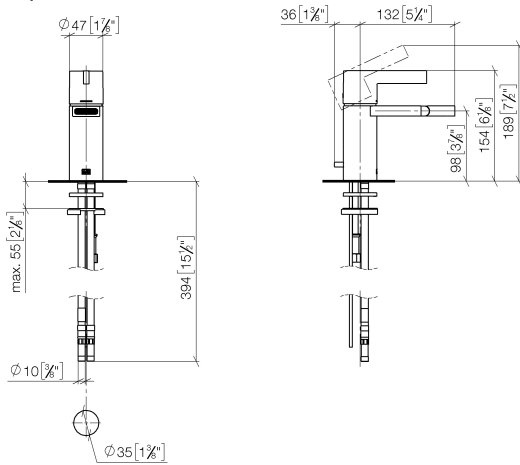

Single-lever bidet mixer with pop-up waste - Chrome

IMO

33 600 670

- 130mm projection
- fixed spout
- ball-joint pivotable through 30°
- rectangular, air-enriched flow
- height of mixer 188 mm
- height up to aerator 77 mm
- hole diameter 35 mm
- 2x screw-in M 10 x 1 pressure hose, leak-tested
- max. flow 7 l/min

	Chrome	33 600 670-00
	Brushed Platinum	33 600 670-06
	Platinum	33 600 670-08
	Brushed Durabronze (23kt Gold)	33 600 670-28
	Brushed Chrome	33 600 670-93
	Brushed Dark Platinum	33 600 670-99

33 600 670

mm [inches]

Flow rate chart

Trajectory diagram

Certificates

LGA_19543.

33 600 670

Spare parts list

No.	Item Number	Name	Quantity used	Delivery time
1	90 31 20 087 00-00	plug	1	10
2	90 31 11 030 00 90	pin	1	2
3	09 20 67 003-00	handle	1	10
4	09 28 30 019-00	cover	1	10
5	90 23 10 066 00 90	nut	1	2
6	90 15 05 042 00 90	cartridge	1	2
7	09 14 10 102 90	seal	1	2
8	90 28 22 246 00-00	spout	1	10
9	09 20 67 002-00	handle	1	10
10	09 14 10 119 90	seal	1	2
11	09 28 10 109-07	ring	1	30
12	09 31 09 080-00	pull-rod	1	10
13	04 30 04 104 00 90	hose	2	2
14	09 31 11 012 90	pin	1	2
15	04 30 11 085 88 90	fixing set	1	2
16	90 11 01 001 00-00	pop-up waste	1	10